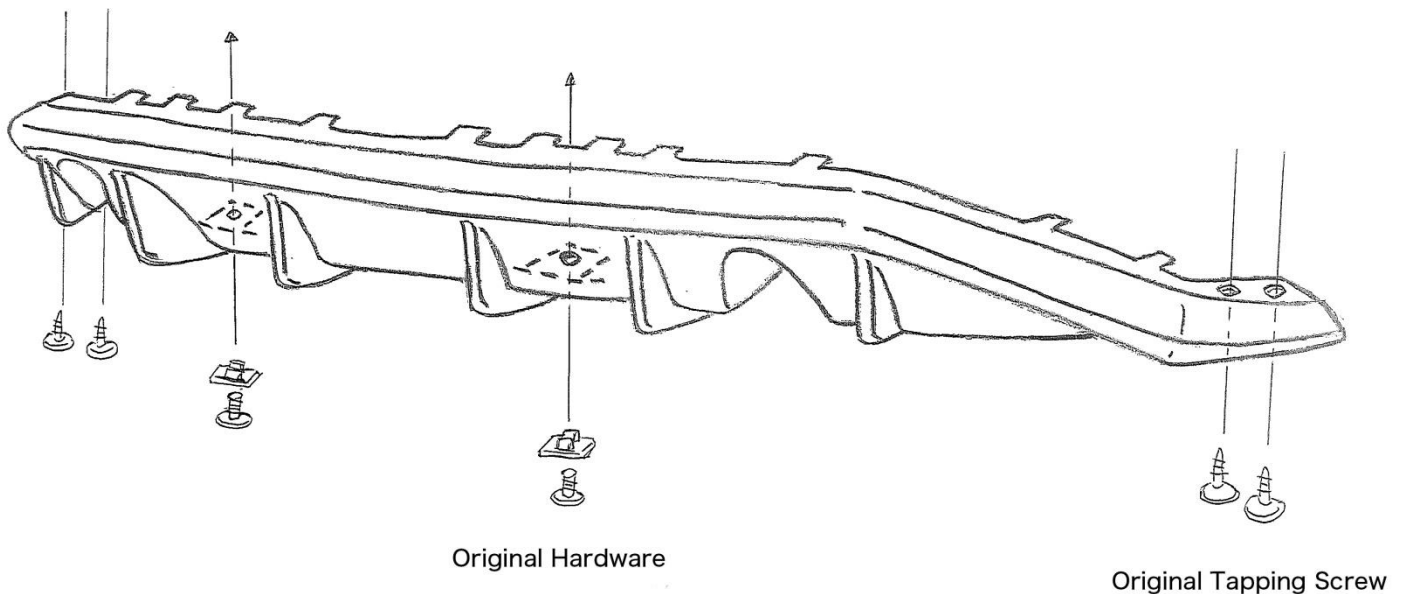

【iSWEEP Rear Diffuser DTM Style】

VW GOLF7 GTI

◇ Parts List

1. Rear Diffuser × 1

Thank you for purchasing iSWEEP products. This instruction manual provides necessary information for proper installation to prevent defects, malfunctions, and accidents from occurring. Please read and acknowledge all procedures before beginning installation. iSWEEP is not responsible for any injuries or death caused by the misuse or negligence of this manual and product.

【Installation Instructions】

1. This product should be taken to a body shop or paint refinisher and be painted by a qualified automotive paint specialist.
2. Remove the original rear diffuser. Remove the clip nut and screw that is attached to the original rear diffuser and reuse them to the iSWEEP Rear Diffuser at the same position.
3. Install the iSWEEP Rear Diffuser in the same way as an original.